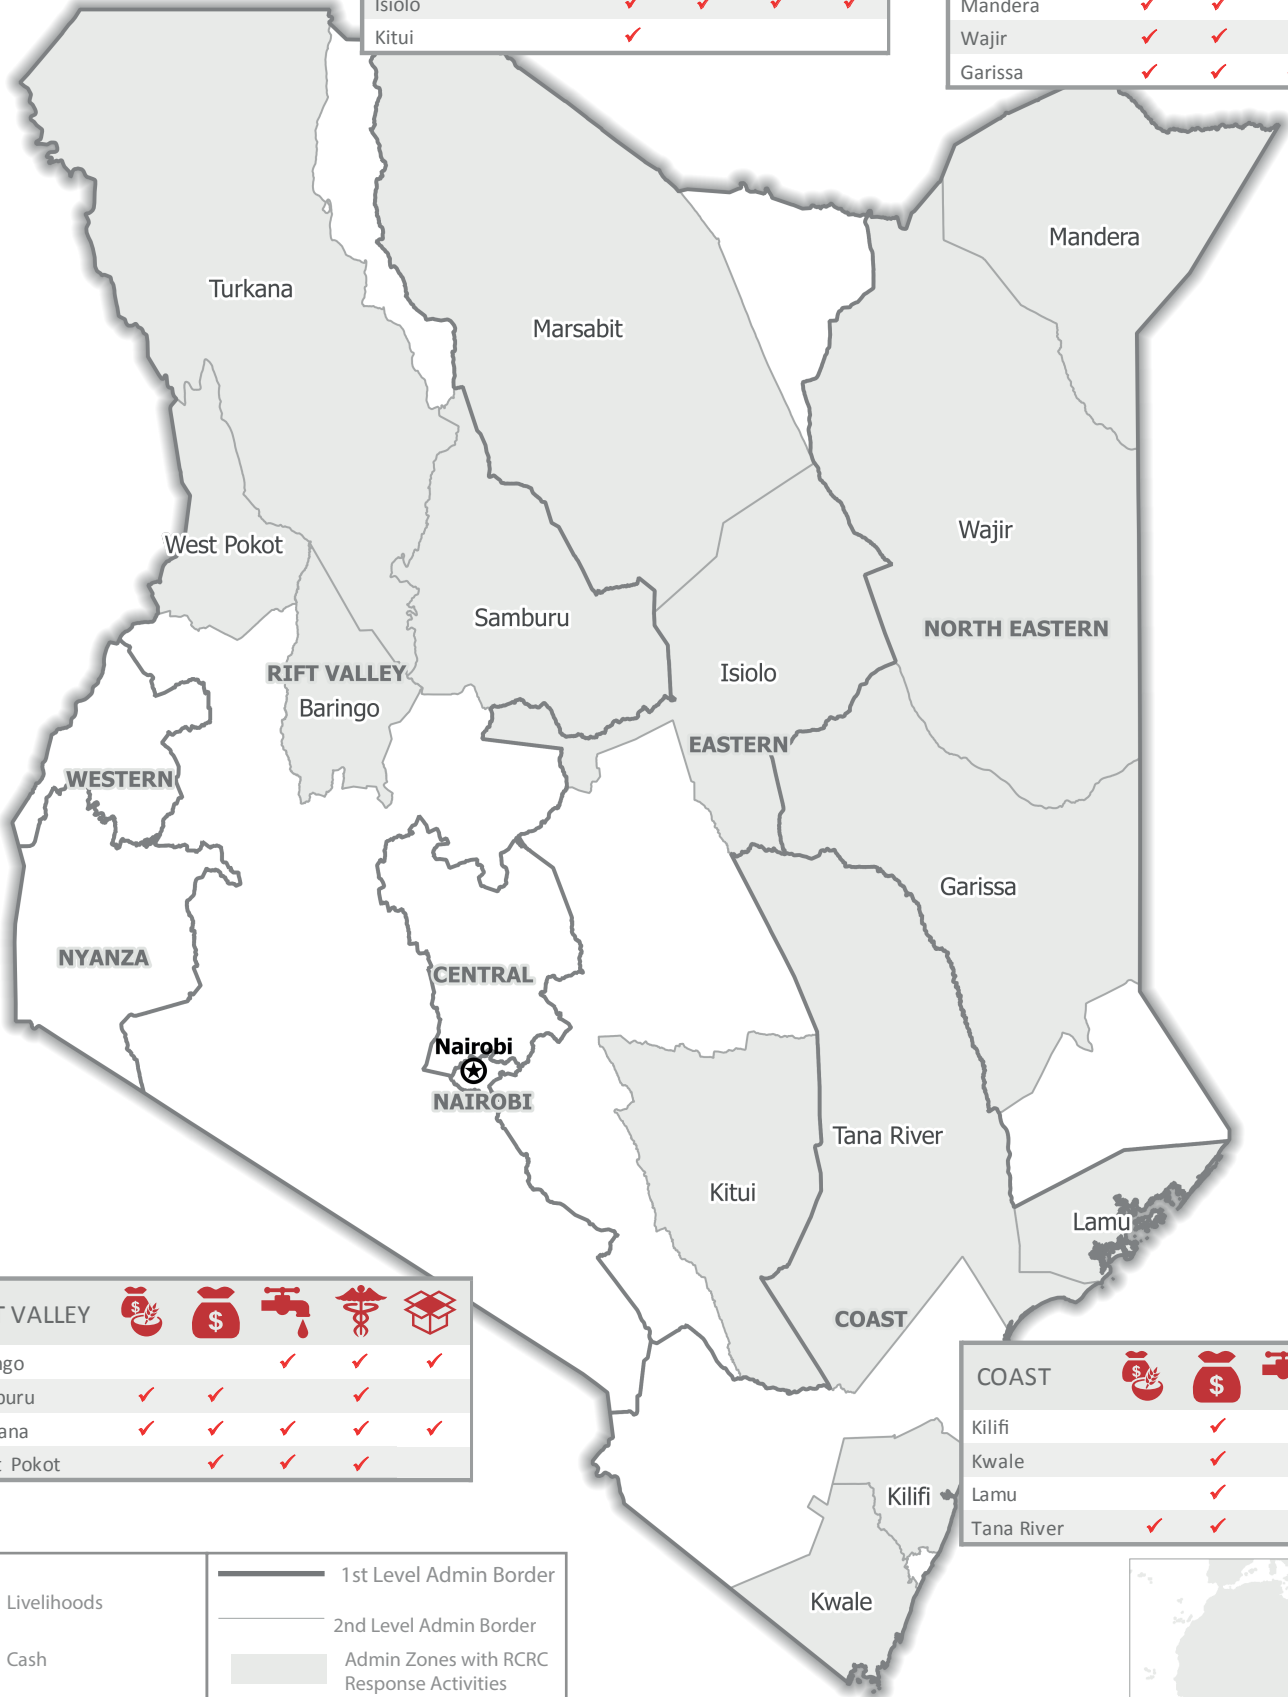

Kenya Food Crisis - Response Activities by Cluster

An overview of 2017

EASTERN					
Marsabit	✓	✓	✓	✓	
Isiolo		✓	✓	✓	✓
Kitui		✓			

NORTH EASTERN					
Mandera	✓	✓		✓	✓
Wajir	✓	✓			
Garissa	✓	✓	✓		

RIFT VALLEY					
Baringo			✓	✓	✓
Samburu	✓	✓		✓	
Turkana	✓	✓	✓	✓	✓
West Pokot		✓	✓	✓	

COAST					
Kilifi		✓		✓	
Kwale		✓		✓	
Lamu		✓		✓	
Tana River	✓	✓			

- Livelihoods
- Cash
- Water and Sanitation
- Health
- Relief

- 1st Level Admin Border
- 2nd Level Admin Border
- Admin Zones with RCRC Response Activities
- National Capital

Map Data Sources: ICRC, GADM, OCHA

The maps used do not imply the expression of any opinion on the part of the International Federation of Red Cross and Red Crescent Societies or National Societies concerning the legal status of a territory or of its authorities